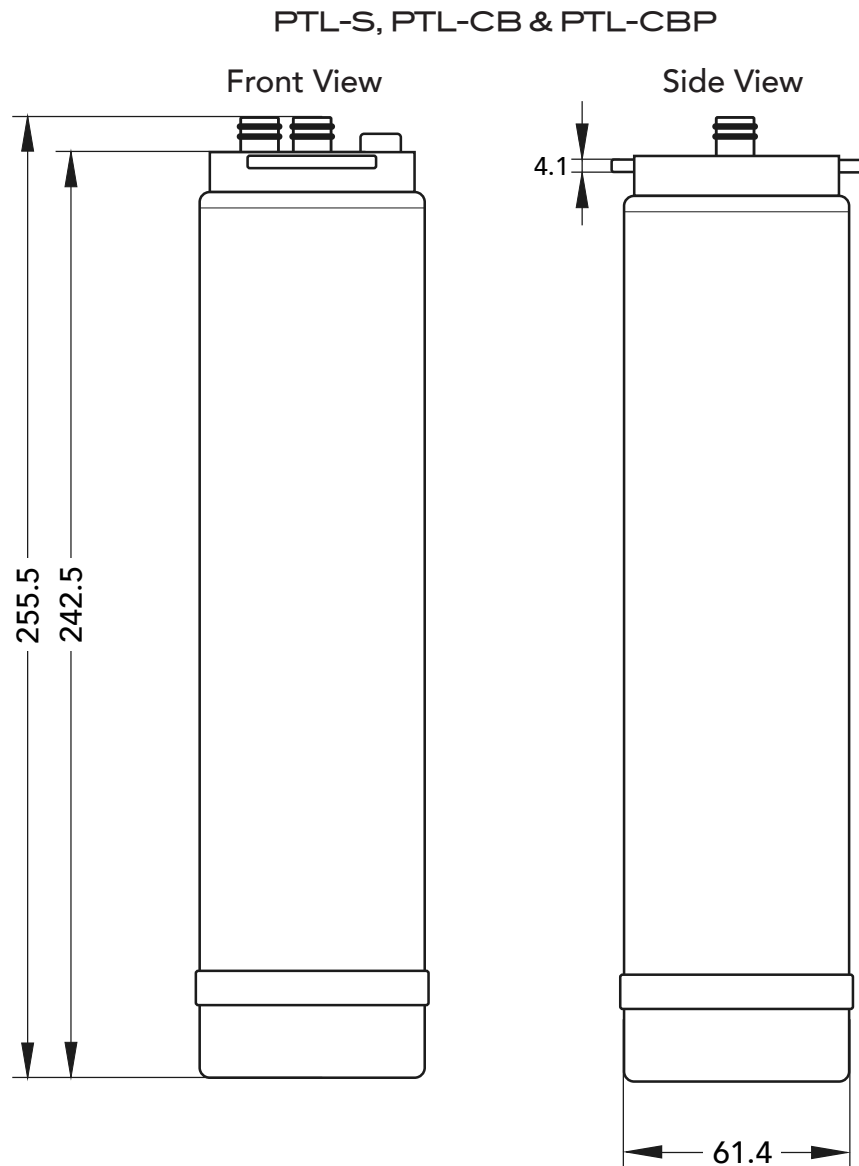

TWIST-LOCK CARTRIDGES

PTL-S, PTL-CB, PTL-CBP & PTL-HF

All dimensions are provided in millimetres (mm), unless otherwise specified.