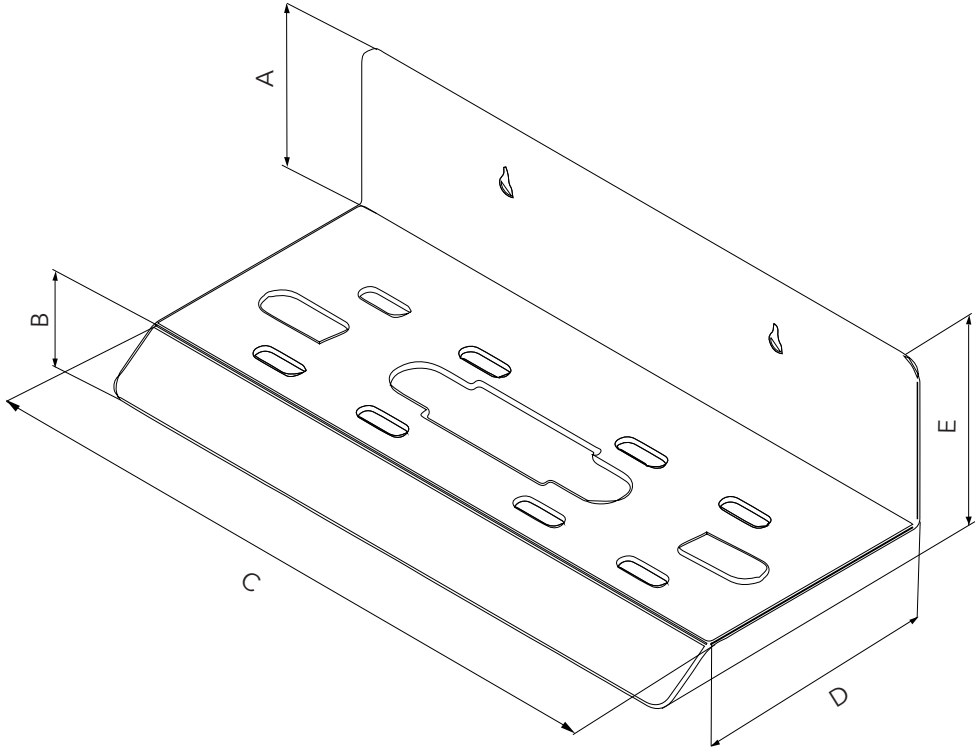

**ECONOMIC FILTER HOUSING BRACKETS**  
**EFH-BK-2-LD/ EFH-BK-3-LD**

Overall Dimensions mm						
Part Number	Description	A	B	C	D	E
EFH-BK-2-LD	Double bracket Large Diameter 10" or 20" housing	104	42	410	190	130
EFH-BK-3-LD	Triple bracket Large Diameter 10" or 20" housing	104	35	615	162	130

All dimensions are approximate in mm.