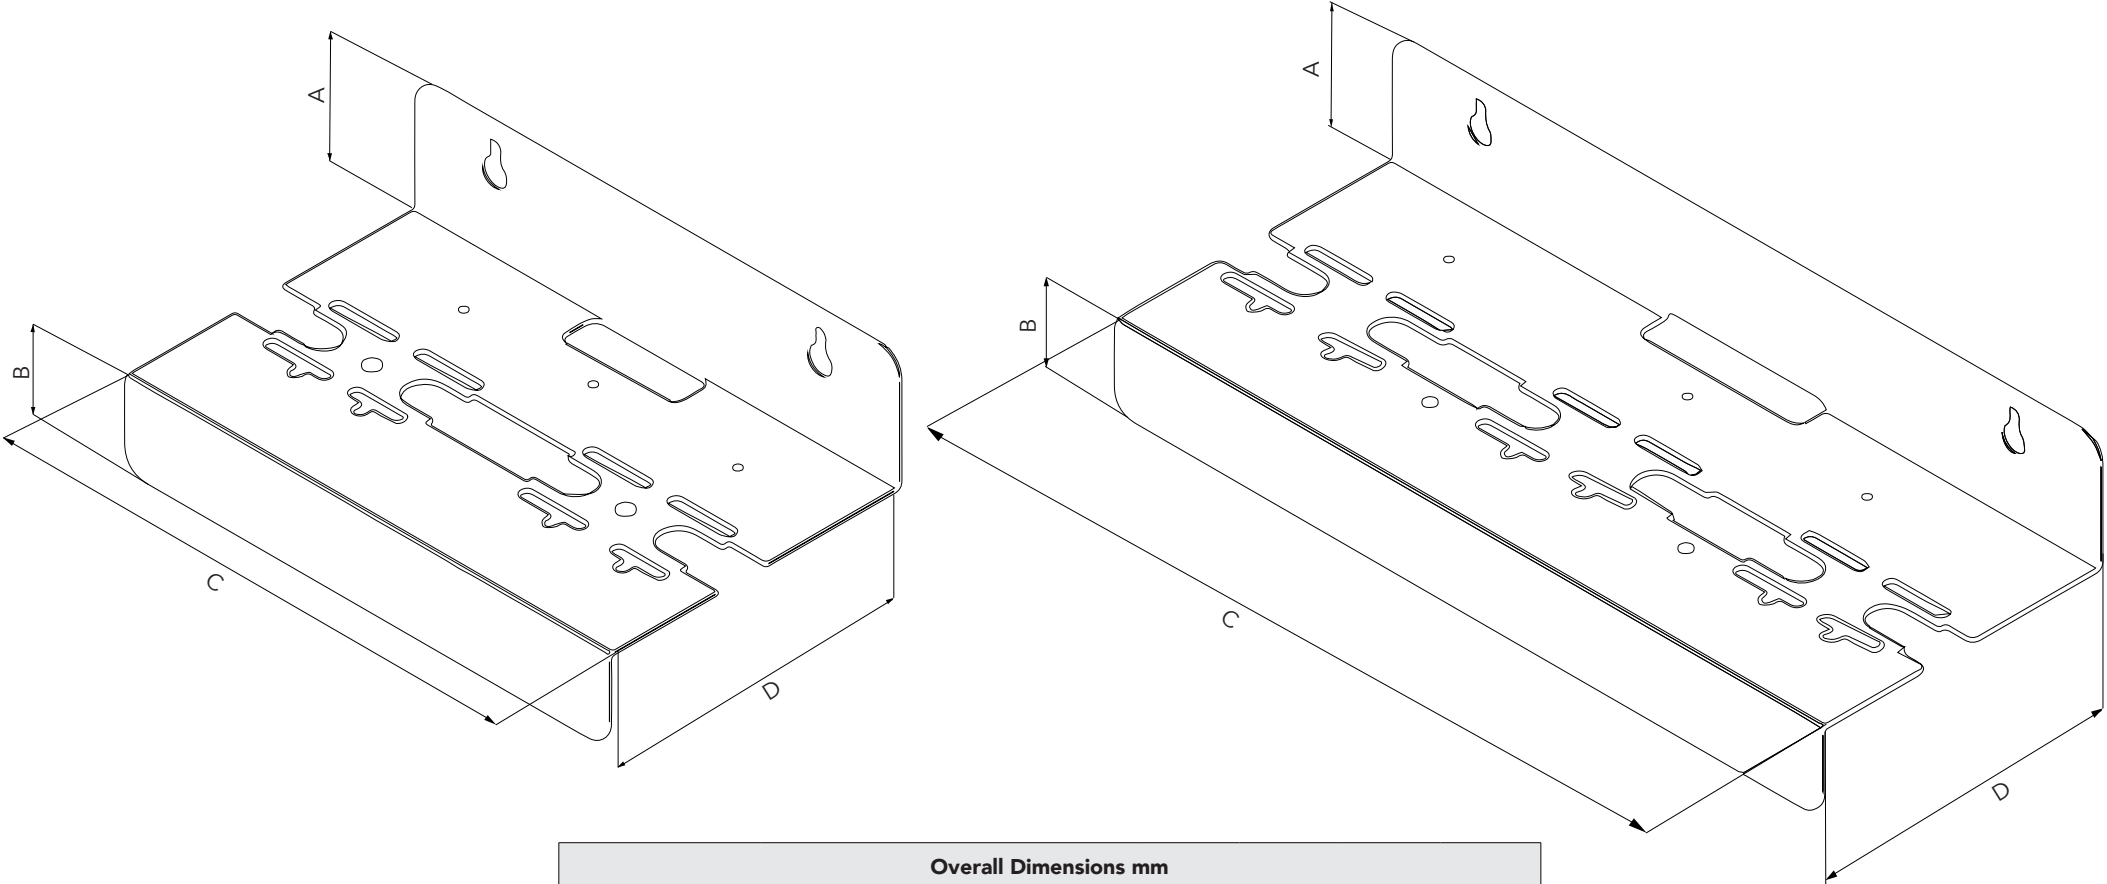

ECONOMIC FILTER HOUSING BRACKETS
EFH-BK-2-10/ EFH-BK-3-10

Overall Dimensions mm					
Part Number	Description	A	B	C	D
EFH-BK-2-10	Double bracket regular 10" housing	57	40	236	143
EFH-BK-3-10	Triple bracket regular 10" housing	57	40	360	143

All dimensions are approximate in mm.