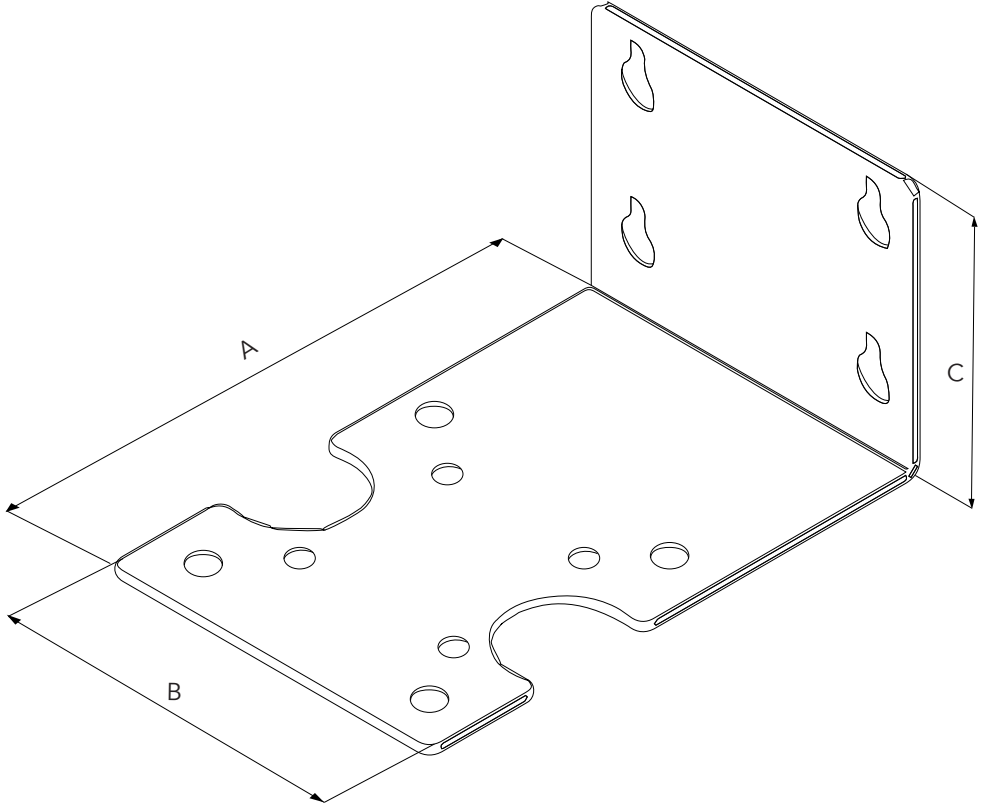

ECONOMIC FILTER HOUSING BRACKET
EFH-BK-1- (10/20)

Overall Dimensions mm				
Part Number	Description	A	B	C
EFH-BK-1-10/20	Single Bracket Regular 10" or 20" Housing	116.50	76	60

All dimensions are approximate in mm.